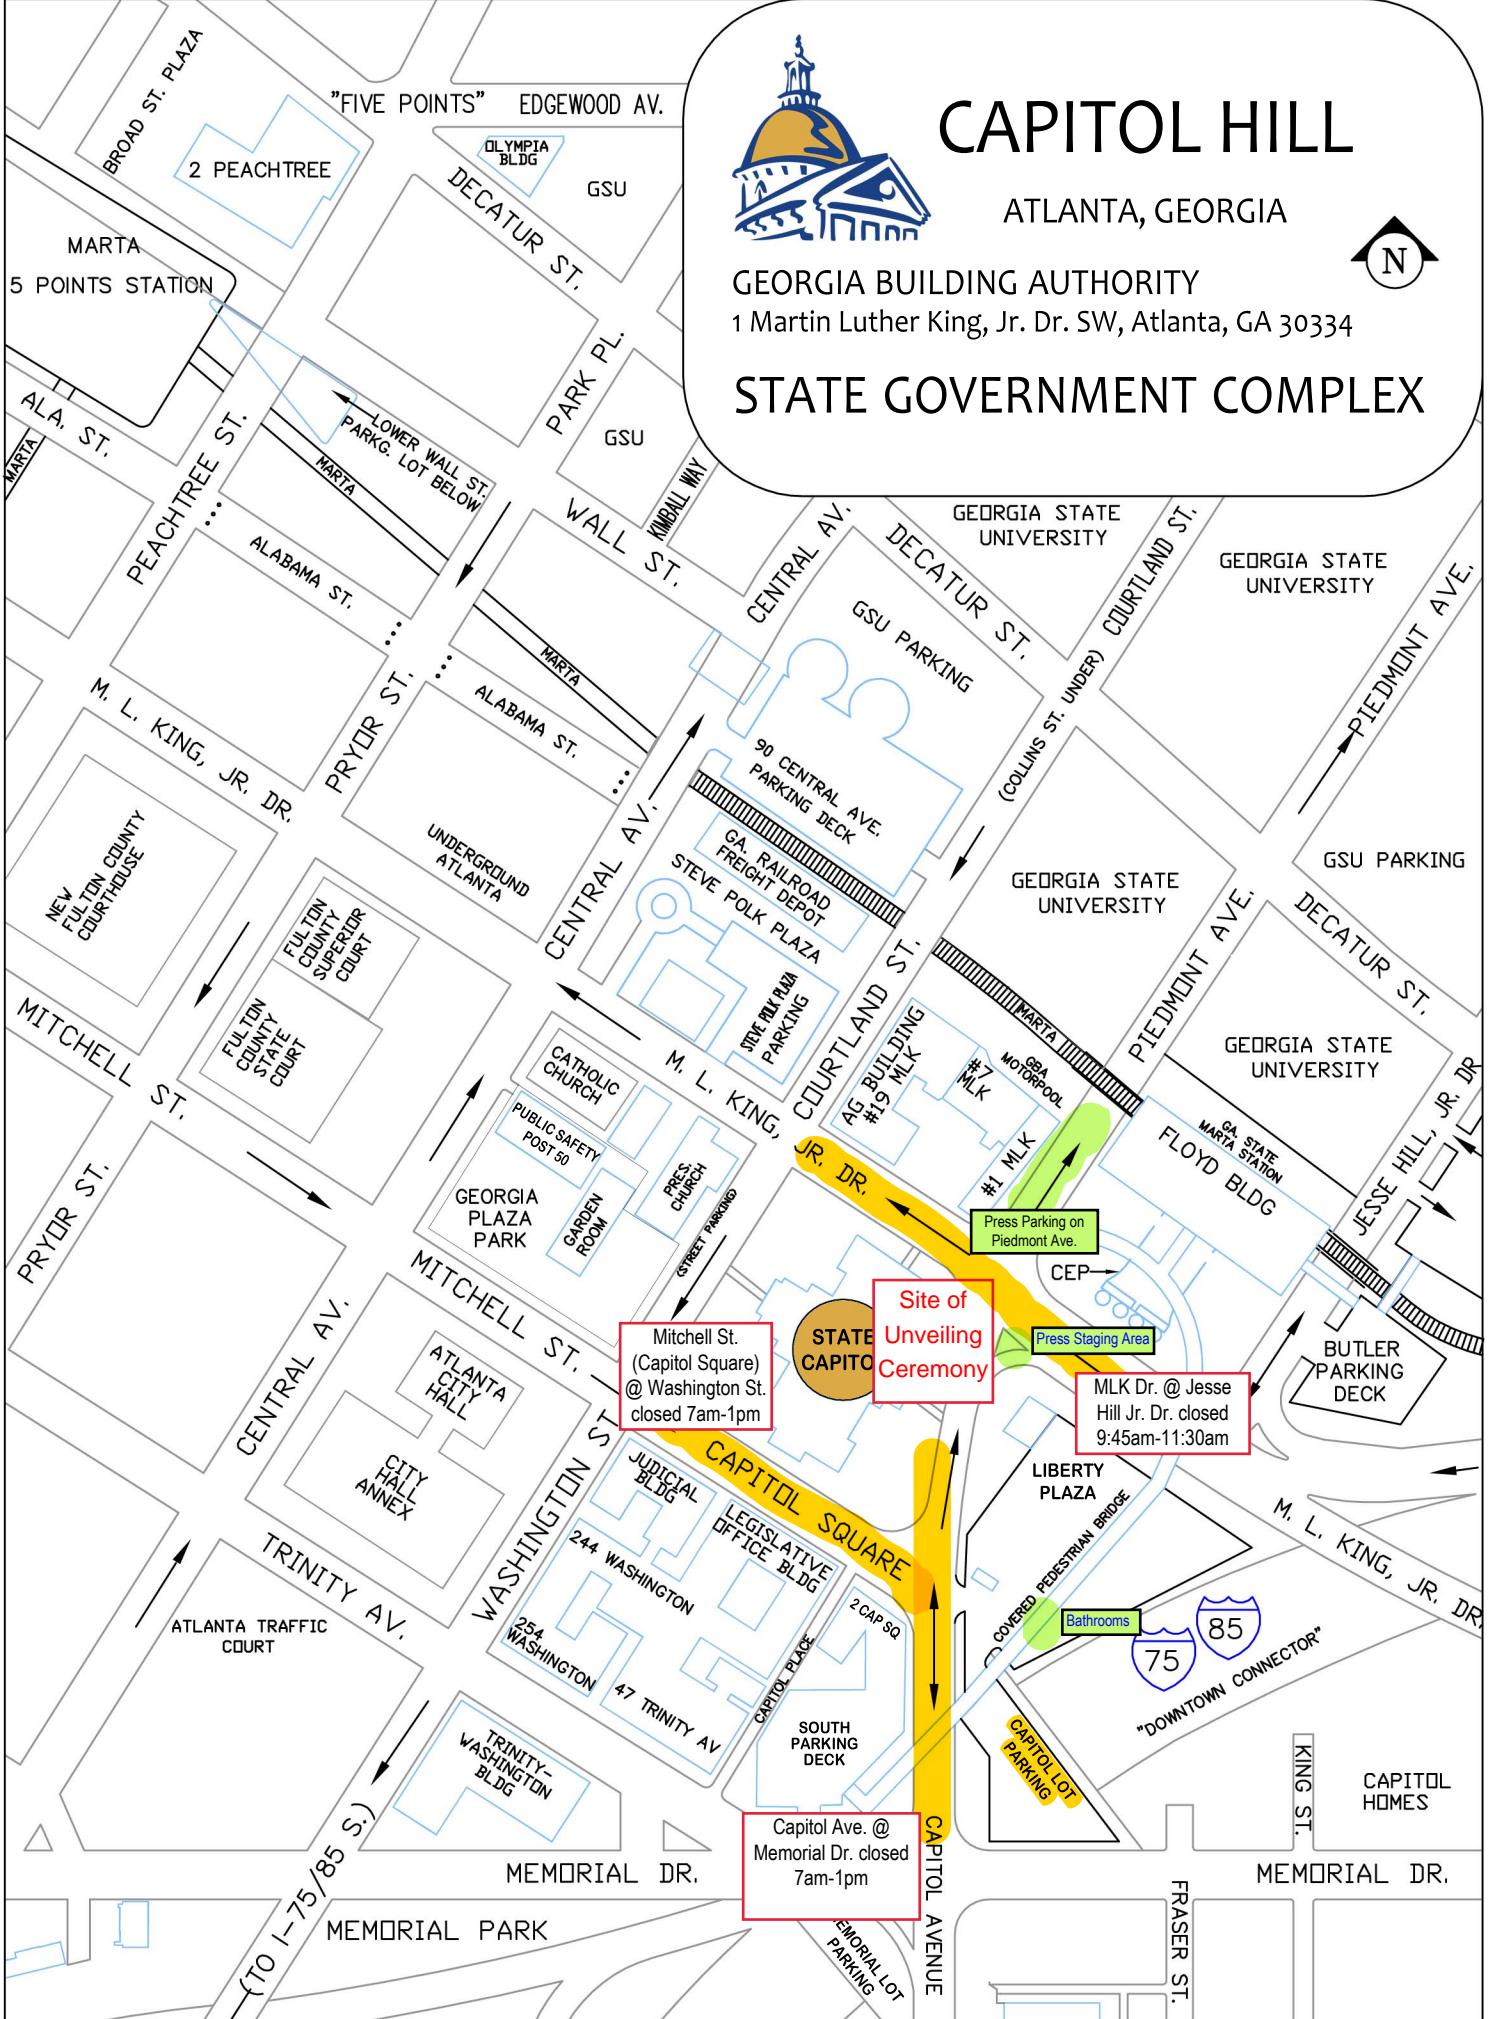

CAPITOL HILL

ATLANTA, GEORGIA

GEORGIA BUILDING AUTHORITY
1 Martin Luther King, Jr. Dr. SW, Atlanta, GA 30334

STATE GOVERNMENT COMPLEX

Mitchell St.
(Capitol Square)
@ Washington St.
closed 7am-1pm

Site of
Unveiling
Ceremony

MLK Dr. @ Jesse
Hill Jr. Dr. closed
9:45am-11:30am

Capitol Ave. @
Memorial Dr. closed
7am-1pm